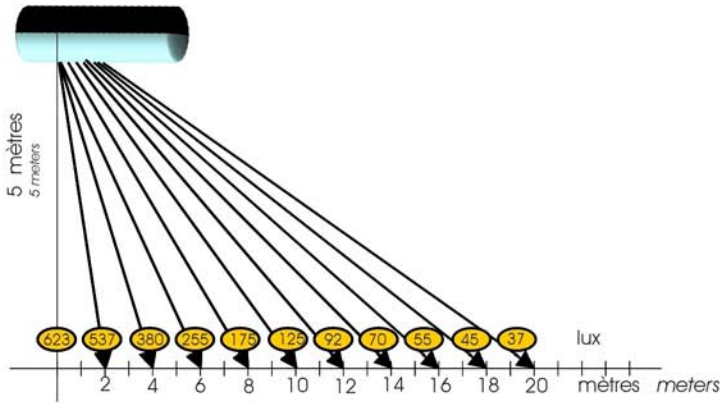

airstar

Space lighting

Flux lumineux du Tube 400 Ha

Tube 400 Ha Lighting Chart

Flux lumineux du Tube 800 Ha

Tube 800 Ha Lighting Chart