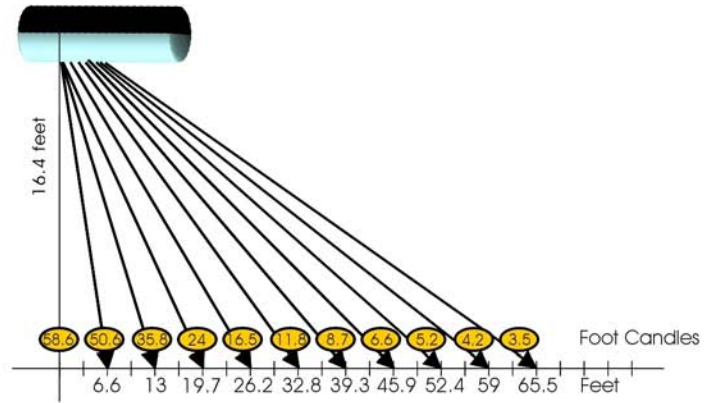

airstar

Space lighting

Flux lumineux du Tube 400 Ha

Tube 400 Ha Lighting Chart

Flux lumineux du Tube 800 Ha

Tube 800 Ha Lighting Chart