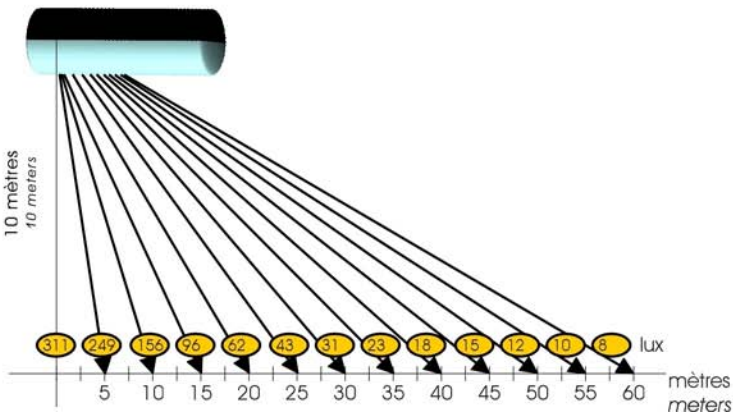

airstar

Space lighting

Flux lumineux du Tube 400 Ha

Tube 400 Ha Lighting Chart

Flux lumineux du Tube 800 Ha

Tube 800 Ha Lighting Chart